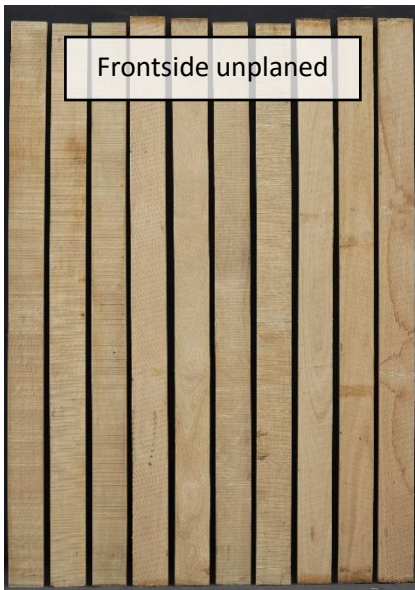

Rolle
 Duinweg 3
 5482VR Schijndel
 The Netherlands

Tel: +31 73 543 0043
 Email: info@lprolle.com

AA

Specifications:					
Thickness in mm	27				
Width in mm	080	100			
Length in mm	300	350	400	450	500
	600	700	750	800	900
	1000	1100	1200	1300	1400
	1500	1700	1800	1900	2000

Description of the quality

AA means a 100% 4 sides defect free quality, no sapwood allowed.

Common usage

AA can be used for products such as:

Flooring boards and Herringbone

Premium Graded

Premium processed