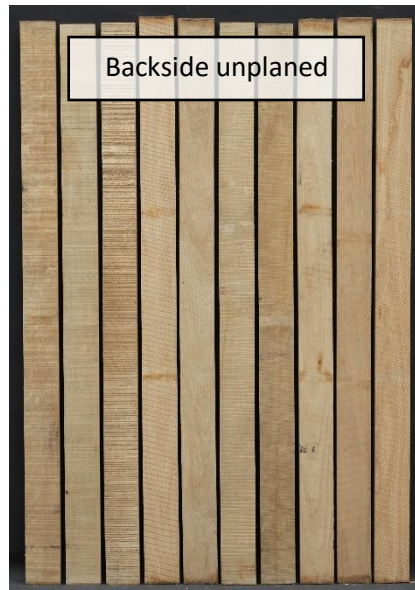

Rolle
 Duinweg 3
 5482VR Schijndel
 The Netherlands

Tel: +31 73 543 0043
 Email: info@lprolle.com

AA

Specifications:					
Thickness in mm	27				
Width in mm	080	100			
Length in mm	300	350	400	450	500
	600	700	750	800	900
	1000	1100	1200	1300	1400
	1500	1700	1800	1900	2000

Description of the quality

AA means a 100% 4 sides defect free quality, no sapwood allowed.

Common usage

AA can be used for products such as:

Flooring boards and Herringbone

Premium Graded

Premium processed